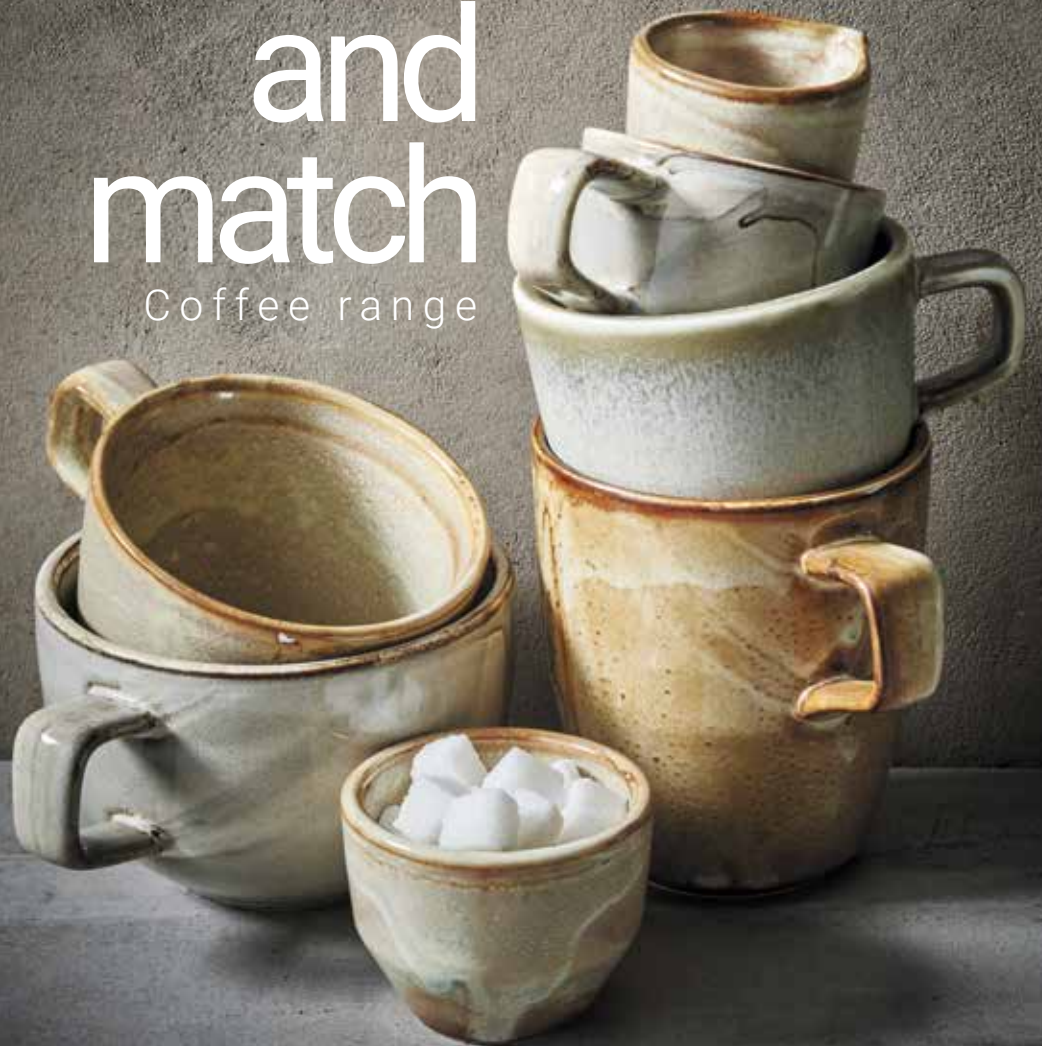

F·2·D

Mix and match

Coffee range